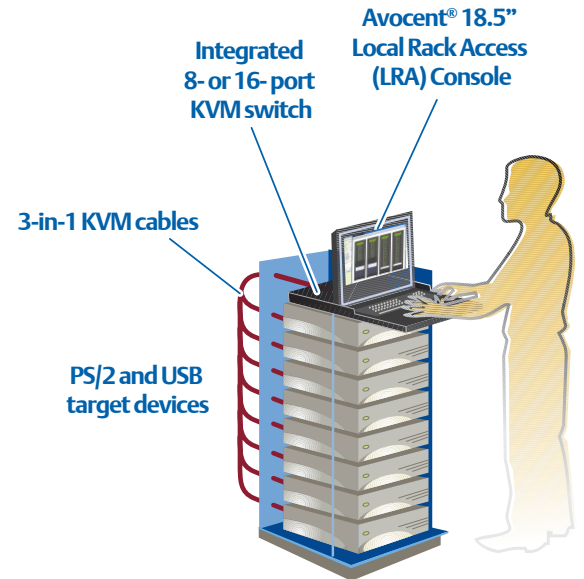

LRA185KMM	
Height (rack units)	1U
Shipping (Console Only)	
Shipping Dimensions	29.5" x 23" x 8.5"
Shipping Weight	34 lbs.
Unit (Console Only)	
Unit Dimensions	19" x 21" x 1.75"
Unit Weight	22 lbs.
Rack Post Distances (Outside-to-Outside) <i>Includes round hole posts, square hole posts and threaded posts</i>	
Console Only	613mm [24.1"] - 909mm [35.8"]
Provision for KVM Switch	706mm [27.9"] - 909mm [35.8"]
18.5-inch LED Monitor	
Power	
Maximum	20 Watts
Nominal	17 Watts
Standby	0.5 Watts
Auto-ranging power supply	Input: 90-264 VAC
Power Connection	IEC C-14 to the PDU
Display Type	18.5" LED LCD Monitor, 19:9 Aspect Ratio
Resolution	1366 x 768 @60Hz Standard Resolution 1600 x 1200 @60Hz maximum 640 x 400 @60Hz minimum Refresh range: 55Hz to 85Hz (scaled)
Scaling	Full Screen, Aspect, 1:1
Video Input	VGA
Display Active Area	409.8 mm x 230.4 mm
Diagonal Viewable Image	470.1 mm
Pixel Pitch	300 x 300
Viewing Angle	170° Horizontal (typ.), 160° Vertical (typ.)
Luminance	250 [cd/m²] (typ.)
Keyboard/Mouse	
Keyboard	Full size 103 keyboard with number pad
Pointing Device	Integrated touchpad with two buttons
Input	USB or PS/2
USB Ports	
USB 2.0 compliant	Two pass through ports
Operational Specifications	
Temperature	
Operational	0°C - 50°C
Storage	-20°C - 70°C
Humidity	
Operational	5% - 80%
Storage	5% - 90%
Altitude	
Operational	0 to 10,000 Feet
Storage	-50 to 35,000 Feet
Global Certifications	
Certifications	UL, CE, CCC, BSMI, G-Tick, EAC, VCCI, KCC FCC Class A

The Avocent LRA Console family provides the simplicity, efficiency and ease of use to make it the perfect in data center access point. The LRA line enables ease of access to multiple servers making software upgrades, troubleshooting and system monitoring convenient and less time-consuming.